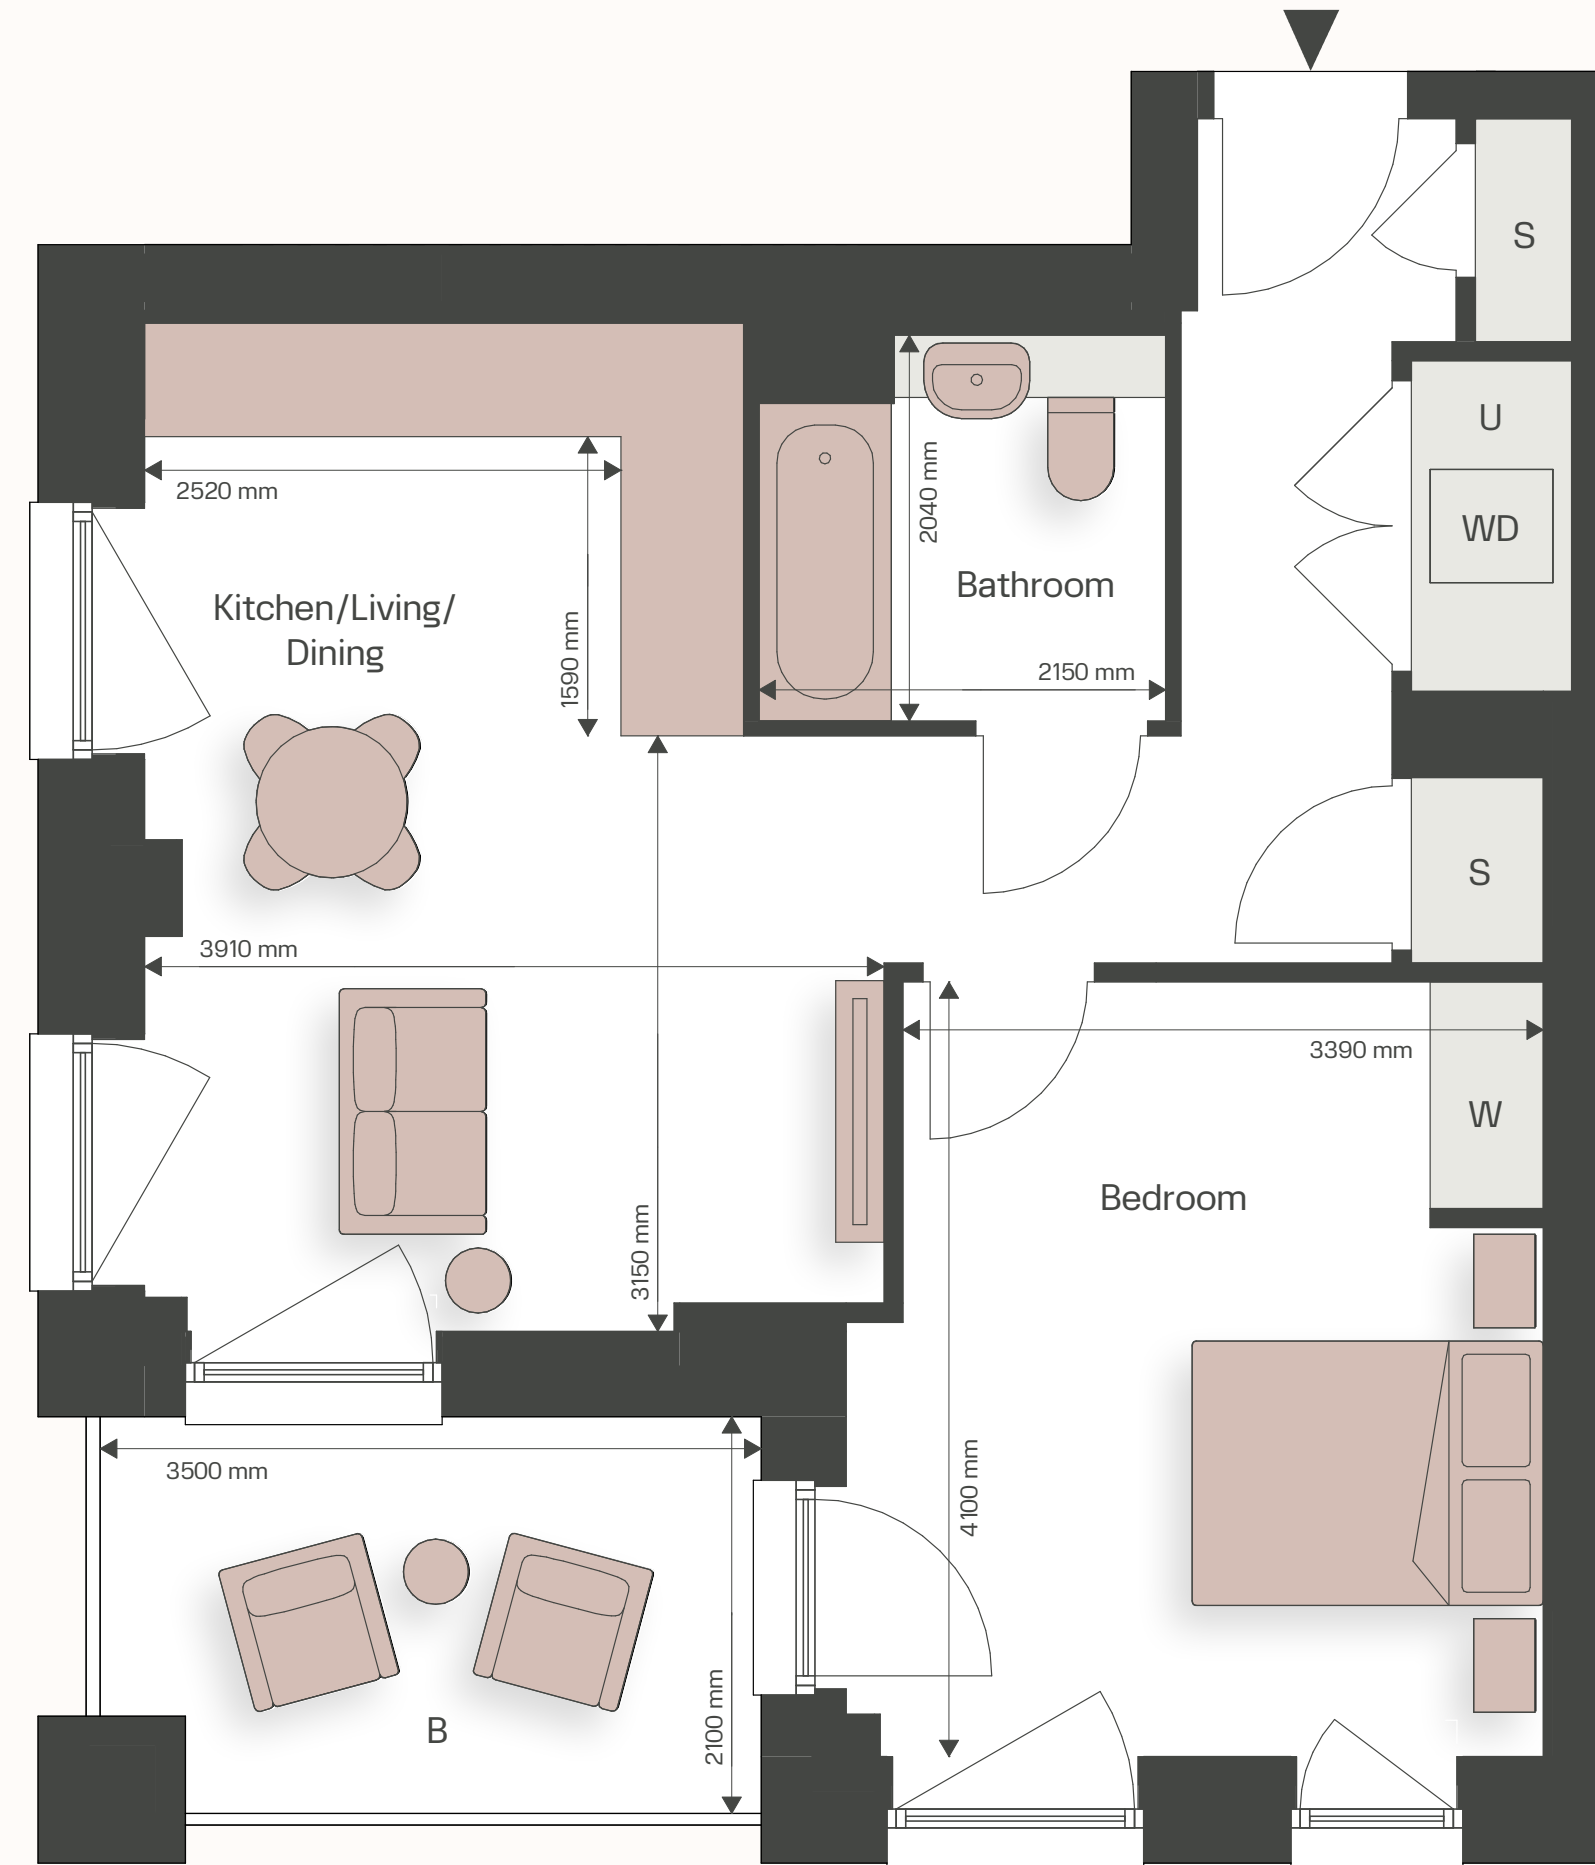

# 1 Bedroom

Apartment type

## 1\_15

M <sup>2</sup>	FT <sup>2</sup>
50.4	542.1

LVL	APT	LVL	APT	LVL	APT
06	124	14	188		
07	132	15	196		
08	140	16	204		
09	148	17	212		
10	156	18	220		
11	164	19	228		
12	172	20	236		
13	180				

DIMENSIONS	MM	FT
KITCHEN/ LIVING/DINING	3910 x 3150mm	12' 10" x 10' 4"
BEDROOM	3390 x 4100mm	11' 1" x 13' 5"
BATHROOM	2150 x 2040mm	7' 0" x 6' 8"

Room dimensions and other measurements are approximate. They may differ in the property as built and you should not use them to purchase furniture, carpets, appliances or other furnishings.  
Read our full disclaimer [here](#).

LEVELS 6-20

- 1\_15
- OPEN MARKET PROPERTIES
- STAIRCASE
- LIFT

B BALCONY   S STORAGE   U UTILITY CUPBOARD   W WARDROBE   WD WASHER DRYER